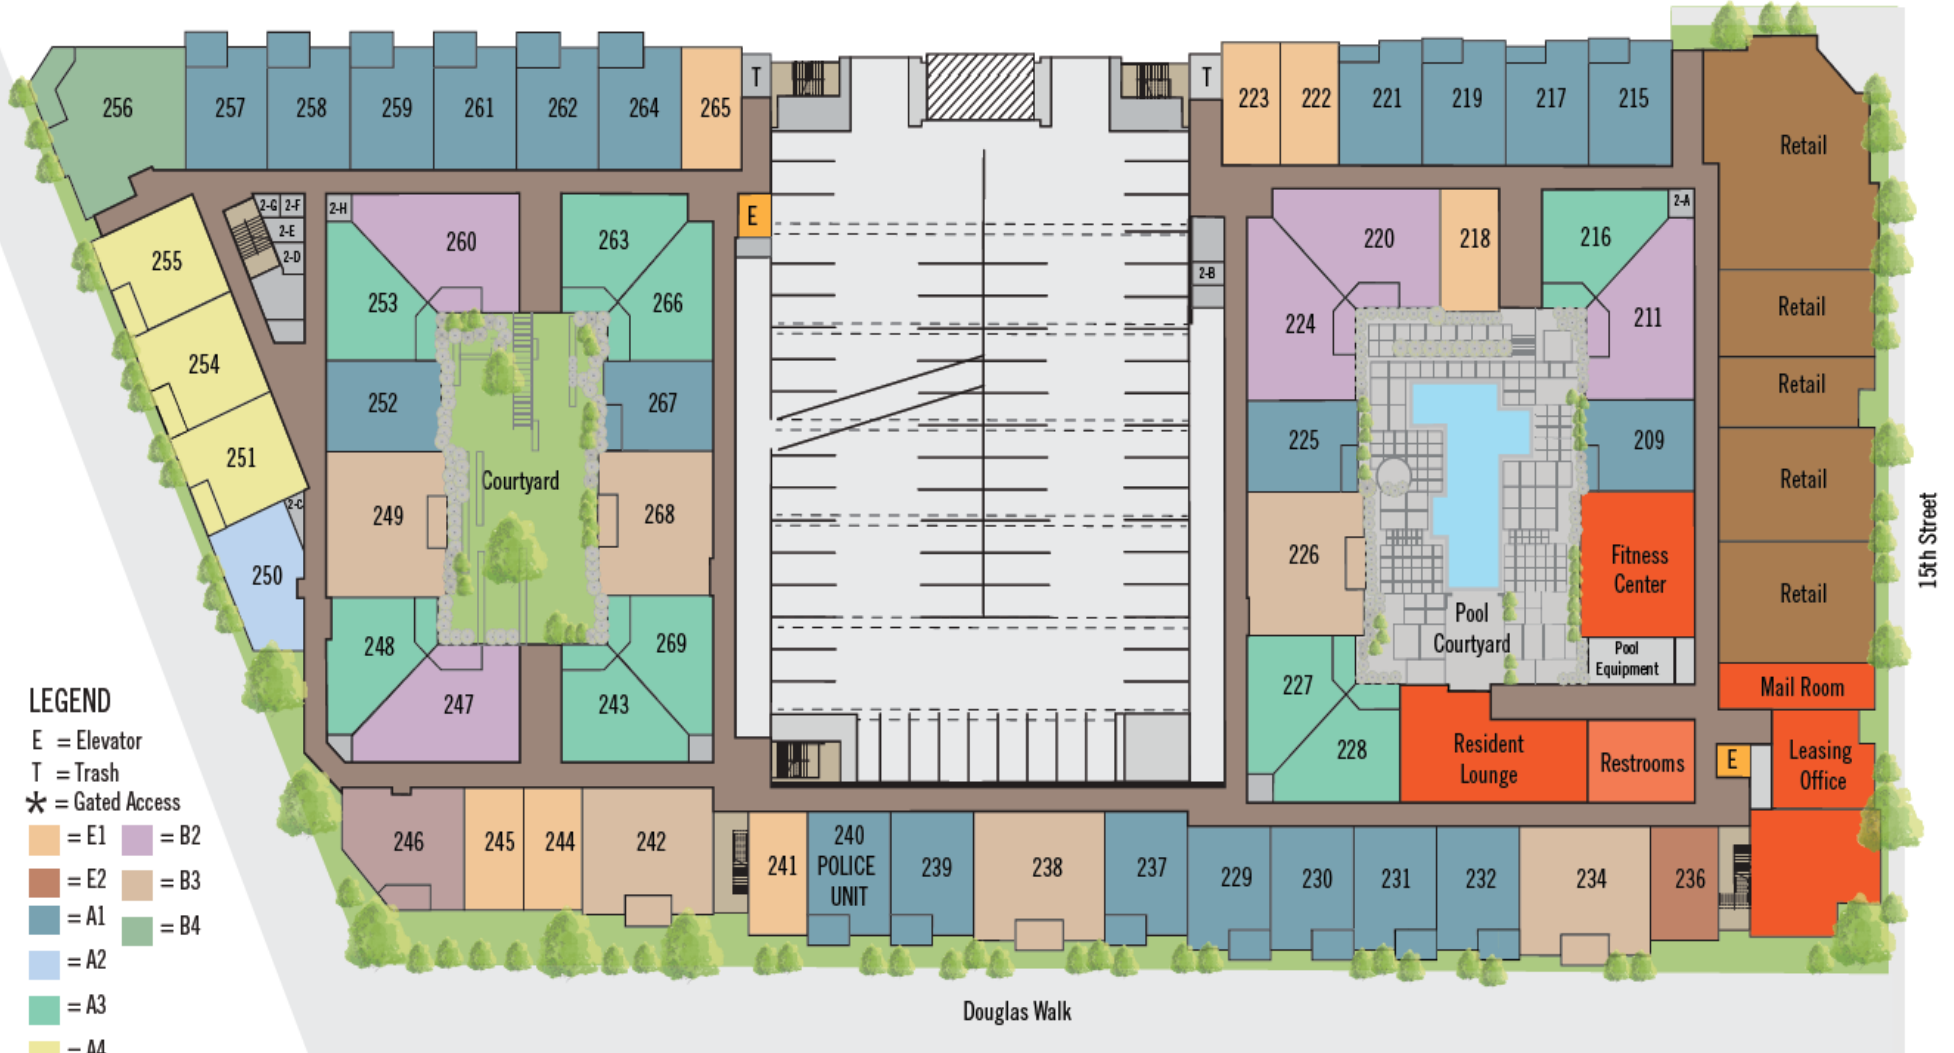

- SINCE 2014 -

JUNCTION 15

APARTMENTS
Plano, Texas

FIRST FLOOR

- LEGEND
- T = Trash
 - E = Elevator
 - * = Gated Access
 - = A1
 - = B4

- SINCE 2014 -

JUNCTION 15

APARTMENTS
Plano, Texas

FLOOR 2

I Avenue

15th Street

Douglas Walk

Dart Rail

LEGEND

E = Elevator

T = Trash

* = Gated Access

Orange = E1 Purple = B2

Brown = E2 Tan = B3

Blue = A1 Green = B4

Light Blue = A2

Teal = A3

Yellow = A4

Dark Brown = A6

SIXTH FLOOR

I Avenue

15th Street

Douglas Walk

LEGEND

- E = Elevator
- T = Trash
- [Orange] = E1
- [Brown] = E2
- [Teal] = A5
- [Red] = B1
- [Olive] = C1