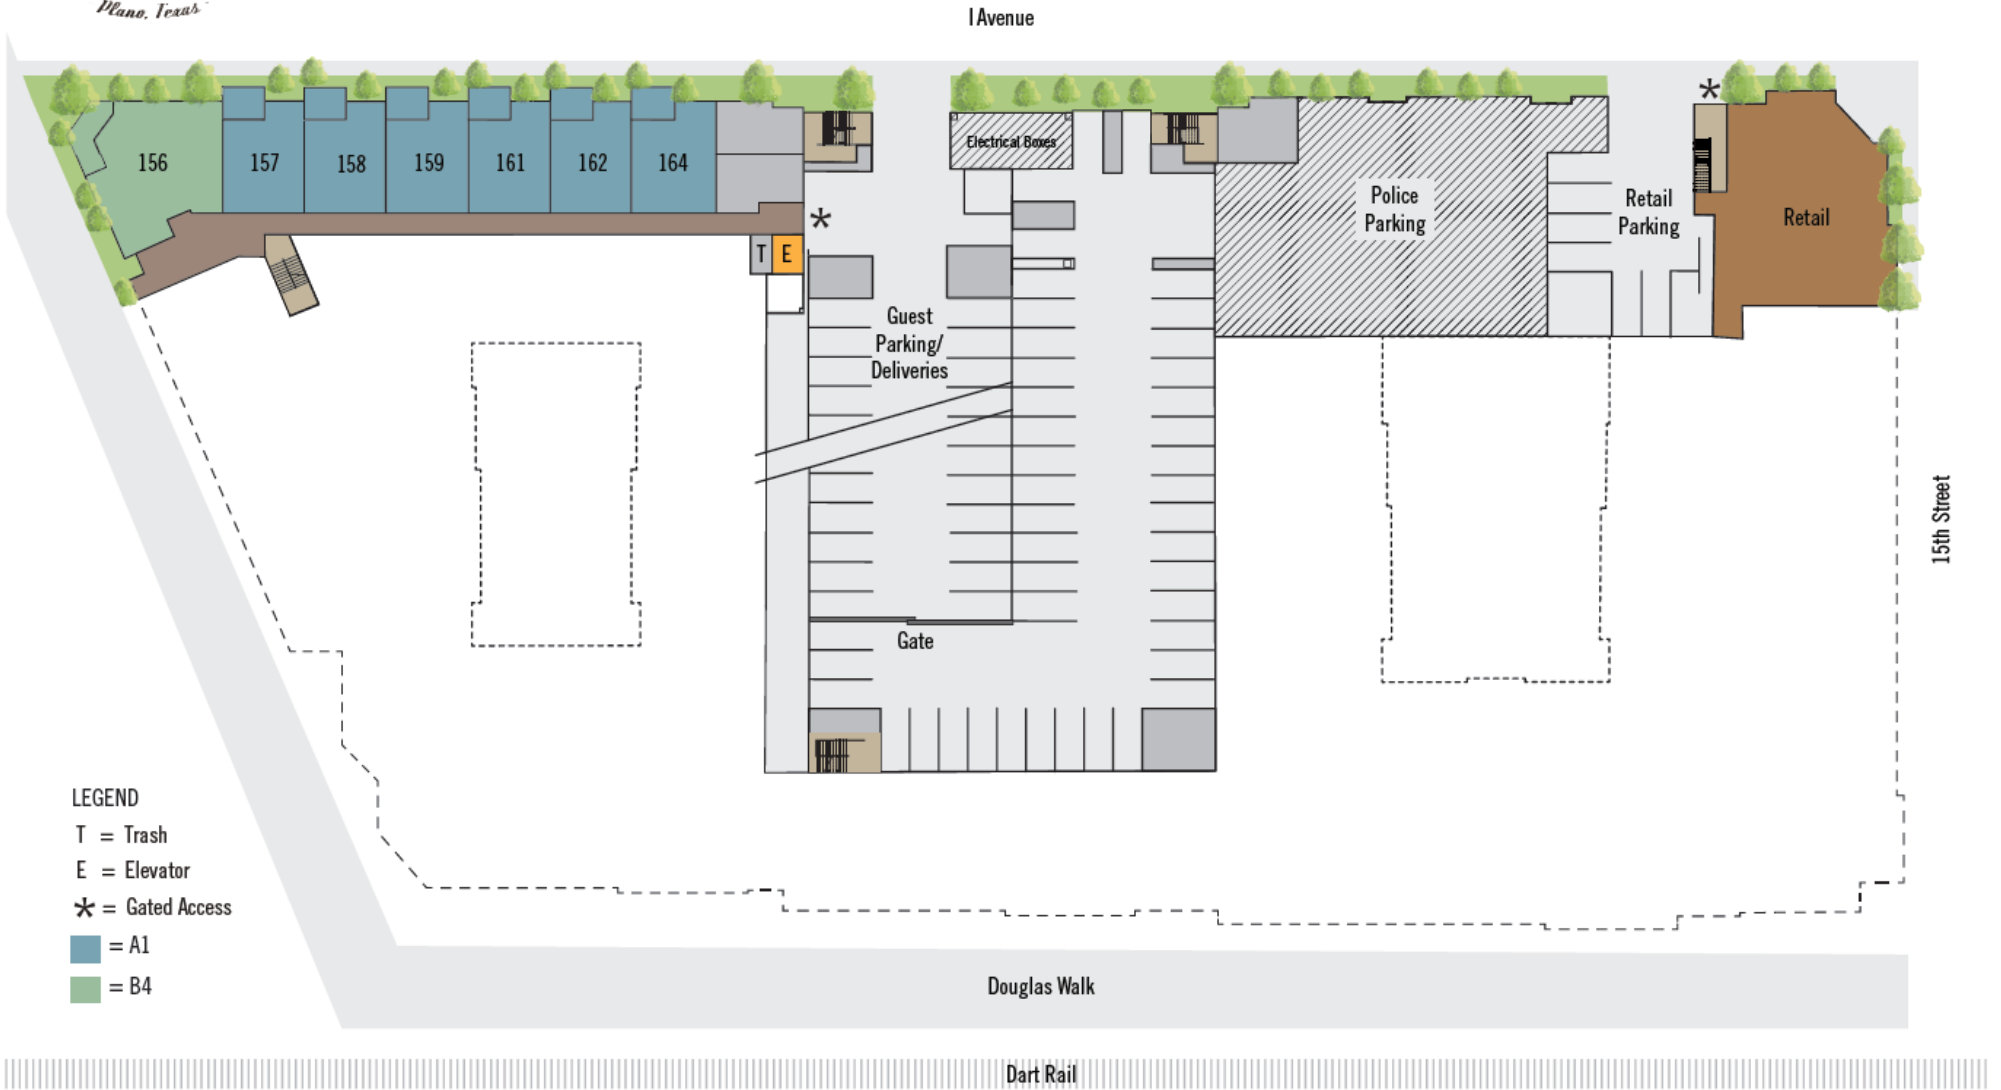

- SINCE 2014 -

JUNCTION 15

APARTMENTS
Plano, Texas

FIRST FLOOR

- LEGEND
- T = Trash
 - E = Elevator
 - * = Gated Access
 - = A1
 - = B4

- SINCE 2014 -

JUNCTION 15

APARTMENTS
Plano, Texas

FLOOR 2

I Avenue

15th Street

Douglas Walk

Dart Rail

LEGEND

E = Elevator

T = Trash

* = Gated Access

Orange = E1 Purple = B2

Brown = E2 Tan = B3

Blue = A1 Green = B4

Light Blue = A2

Teal = A3

Yellow = A4

Dark Brown = A6

SIXTH FLOOR

I Avenue

15th Street

Douglas Walk

LEGEND

- E = Elevator
- T = Trash
- [Orange] = E1
- [Brown] = E2
- [Teal] = A5
- [Red] = B1
- [Olive] = C1