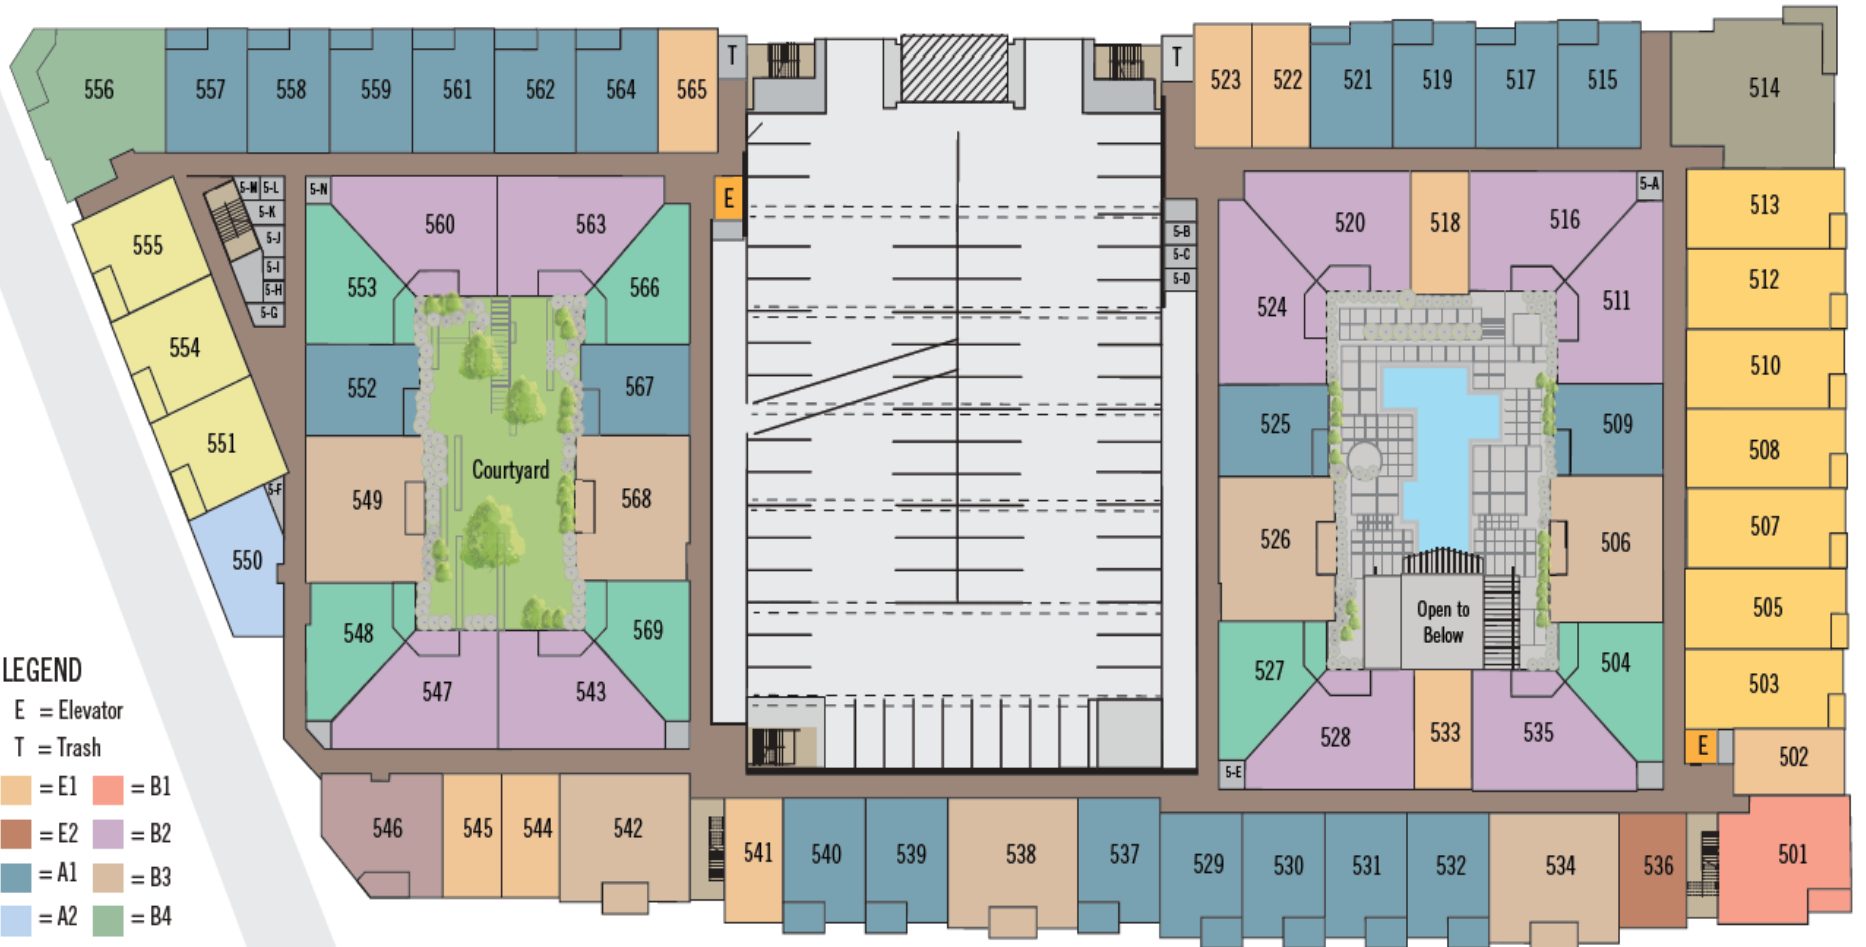

LEGEND

E = Elevator

T = Trash

- = E1
- = B1
- = E2
- = B2
- = A1
- = B3
- = A2
- = B4
- = A3
- = C1
- = A4
- = A5
- = A6

- SINCE 2014 -

JUNCTION 15

APARTMENTS

Plano, Texas

SIXTH FLOOR

I Avenue

15th Street

Douglas Walk

LEGEND

- E = Elevator
- T = Trash
- [Orange] = E1
- [Brown] = E2
- [Teal] = A5
- [Red] = B1
- [Olive] = C1