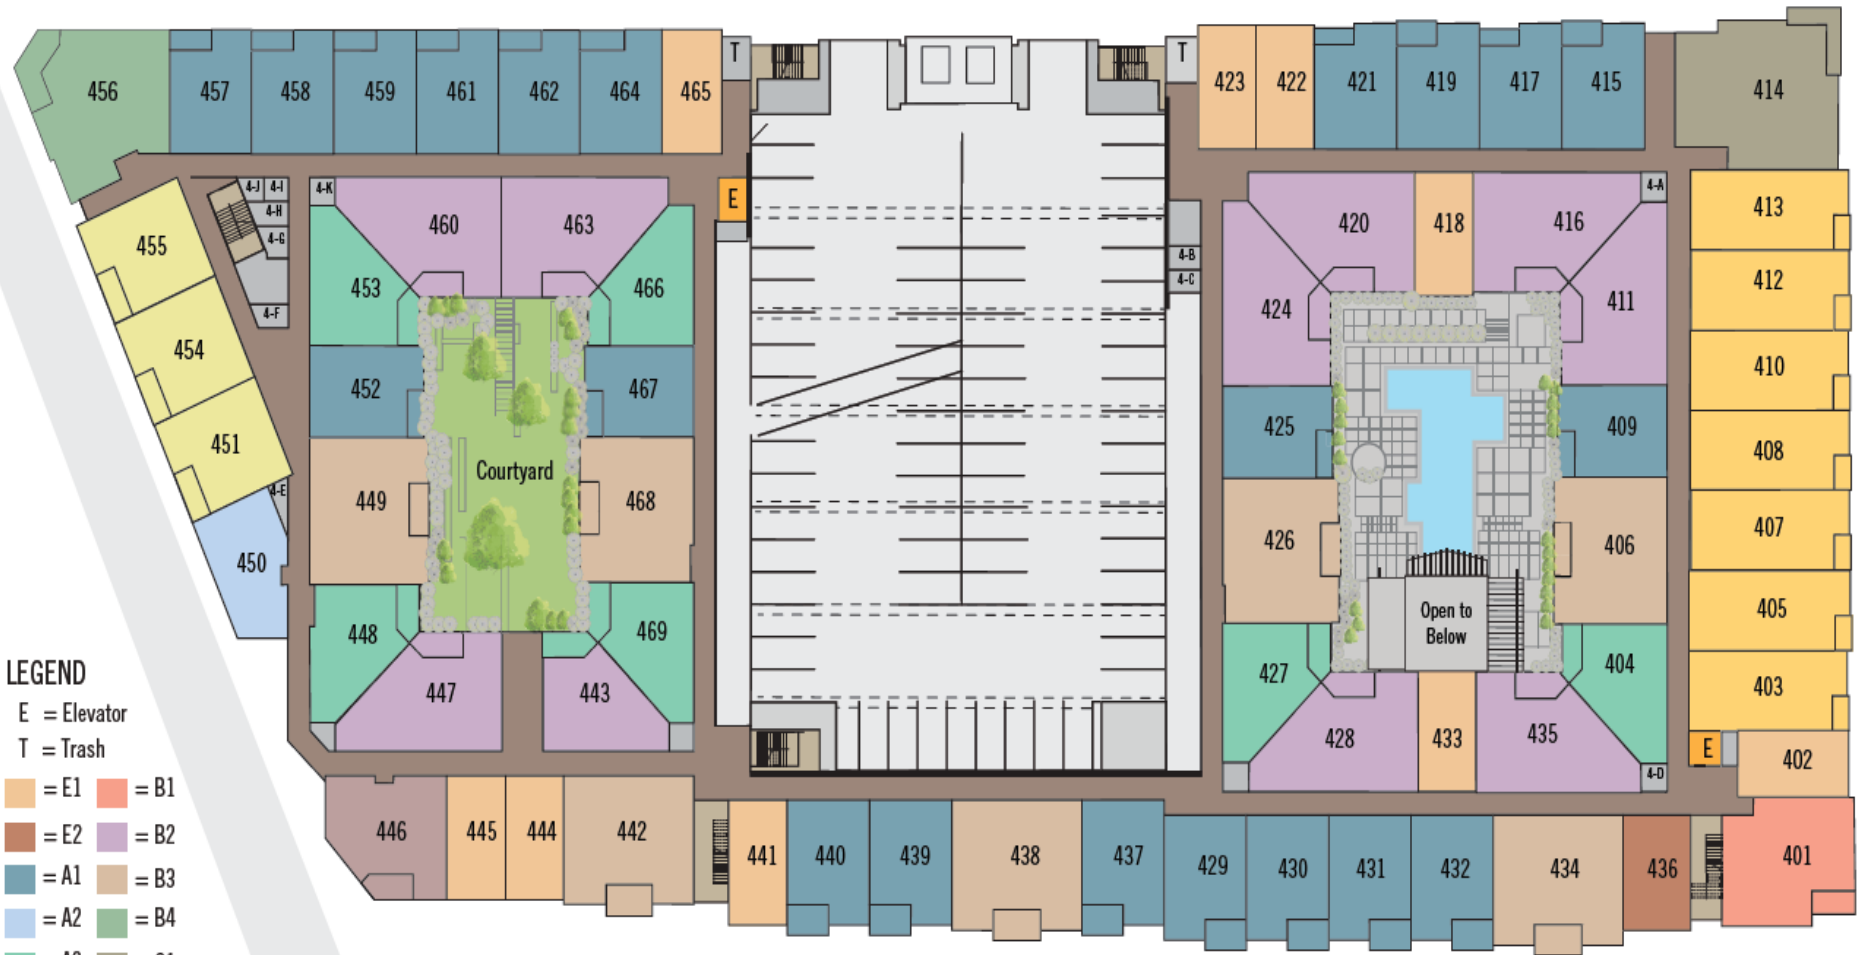

I Avenue

15th Street

Douglas Walk

Dart Rail

LEGEND

E = Elevator
T = Trash

- = E1
- = B1
- = E2
- = B2
- = A1
- = B3
- = A2
- = B4
- = A3
- = C1
- = A4
- = A5
- = A6