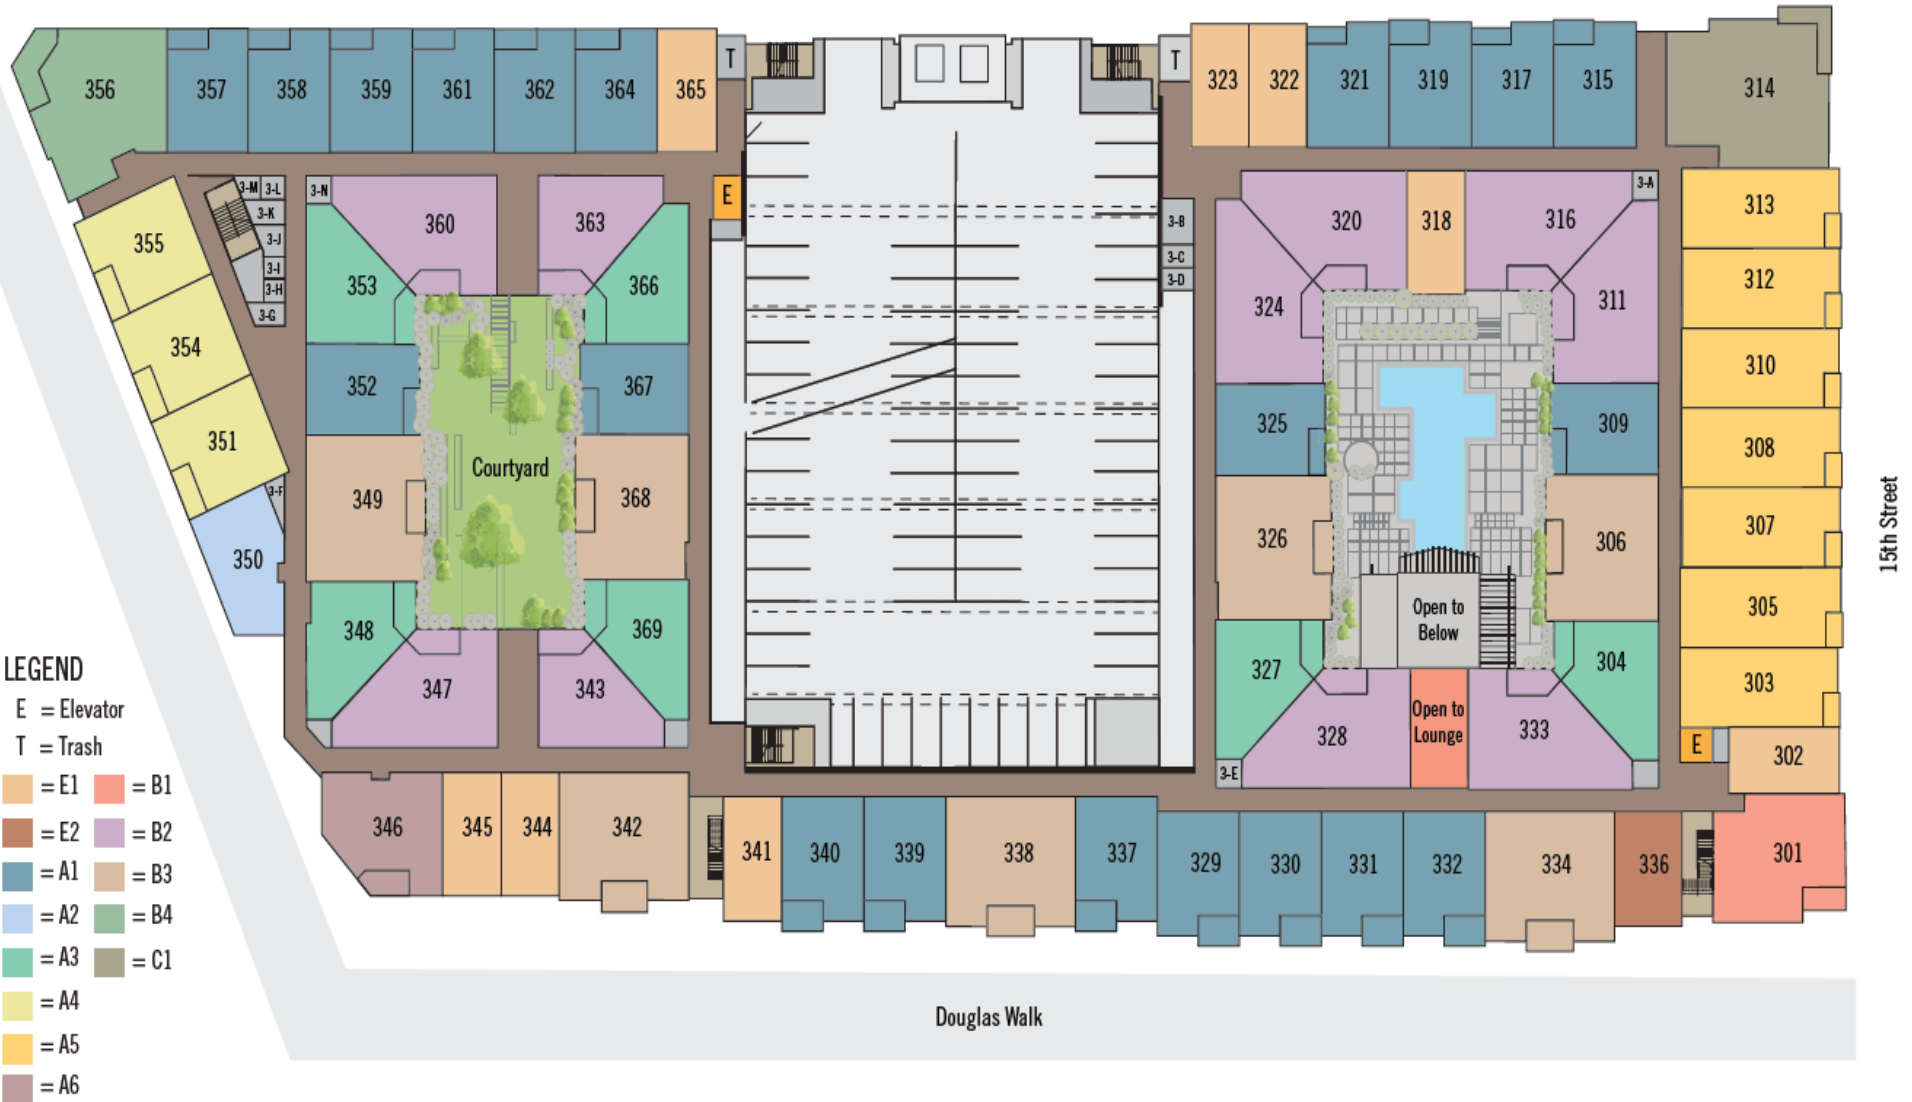

- SINCE 2014 -

JUNCTION 15

APARTMENTS

Plano, Texas

FLOOR 3

I Avenue

Douglas Walk

15th Street

Dart Rail